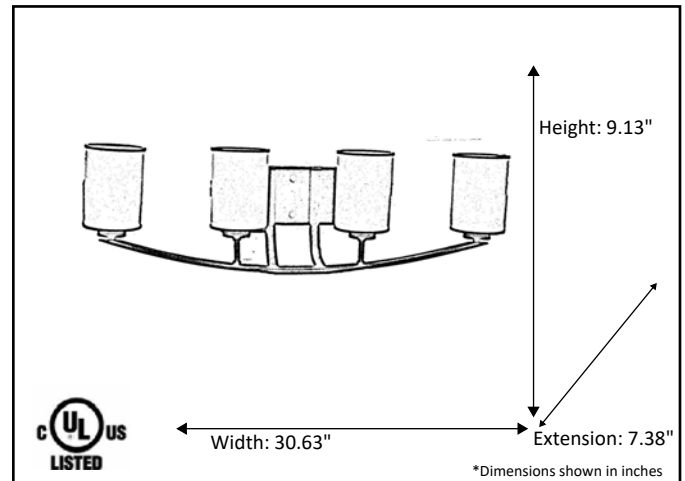

Model #	LX-VS4(WH)-NK
SKU	15939
Fixture Series	Lexington
Description	4 Light Vanity
Metal Finish	Nickel
Glass Finish	White
Replacement Glass	G-LX(WH)-NK
Dimensions- HxW(xE) <small>(Dimensions shown in inches)</small>	9.13" X 30.63" X 7.38"
Lamp Info	4 X 60W (M)

Finish/Glass Shown: Brushed Nickel/White

\*Lamps not included

**ELECTRICAL REQUIREMENTS:** Fixture requires a grounded electrical supply line of 120 volts AC.

**INSTALLATION REQUIREMENTS:** Fixture attaches to electrical junction box securely anchored in wall or ceiling.  
**All mounting hardware included.**