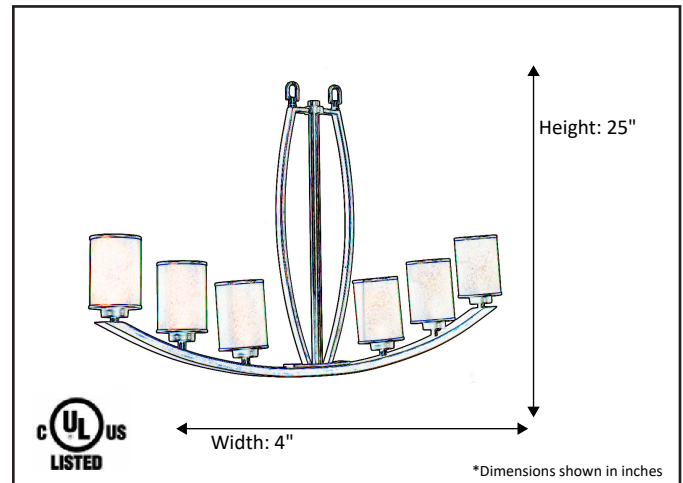

Model #	LX-IL6(WH)-NK
SKU	15903
Description	6 Light Island Pendant
Finish	Brushed Nickel
Glass	White
Dimensions- HxW (Dimensions shown in inches)	25" x 4"
Lamp Info	6X60W (M)
Chain/ Wire Length	3' Chain/10' Wire

Finish/Glass Shown: Brushed Nickel/White

\*Lamps not included

**ELECTRICAL REQUIREMENTS:** Fixture requires a grounded electrical supply line of 120 volts AC.

**INSTALLATION REQUIREMENTS:** Fixture attaches to electrical junction box securely anchored in wall or ceiling.  
**All mounting hardware included.**