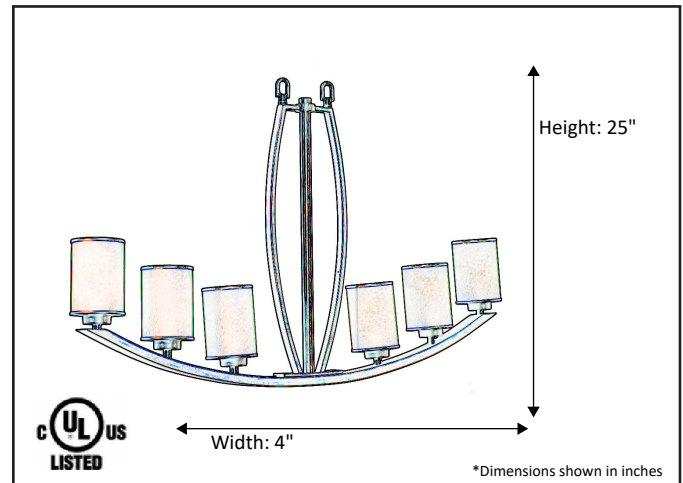

Model #	LX-IL6(TS)-RB
SKU	15900
Description	6 Light Island Pendant
Finish	Rubbed Bronze
Glass	Tea Stain
Dimensions- HxW (Dimensions shown in inches)	25" x 4"
Lamp Info	6X60W (M)
Chain/ Wire Length	3' Chain/10' Wire

Finish/Glass Shown: Rubbed Bronze/Tea Stain

*Lamps not included

*Dimensions shown in inches

ELECTRICAL REQUIREMENTS: Fixture requires a grounded electrical supply line of 120 volts AC.

INSTALLATION REQUIREMENTS: Fixture attaches to electrical junction box securely anchored in wall or ceiling.
All mounting hardware included.