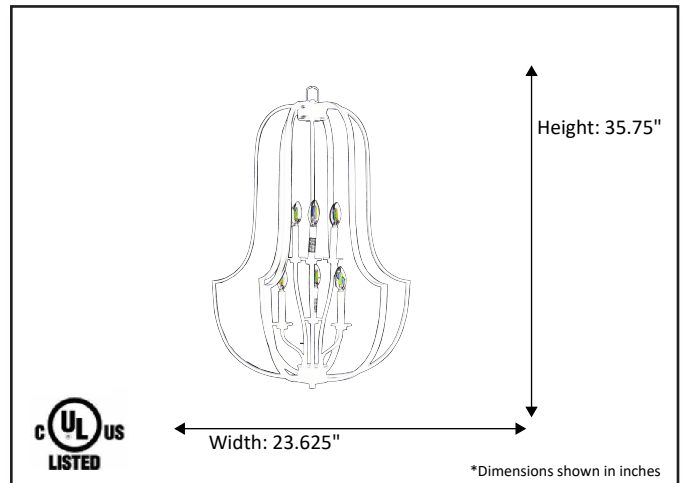

Model #	LX-HF6-RB
SKU	15897
Description	6 Light Open Cage
Finish	Rubbed Bronze
Glass	N/A
Dimensions- HxW <small>(Dimensions shown in inches)</small>	35.75" x 23.625"
Lamp Info	6X60W (C)
Chain/ Wire Length	3' Chain/10' Wire
Dual Mount	No

Finish/Glass Shown: Rubbed Bronze/N/A

*Lamps not included

ELECTRICAL REQUIREMENTS: Fixture requires a grounded electrical supply line of 120 volts AC.

INSTALLATION REQUIREMENTS: Fixture attaches to electrical junction box securely anchored in wall or ceiling.
All mounting hardware included.