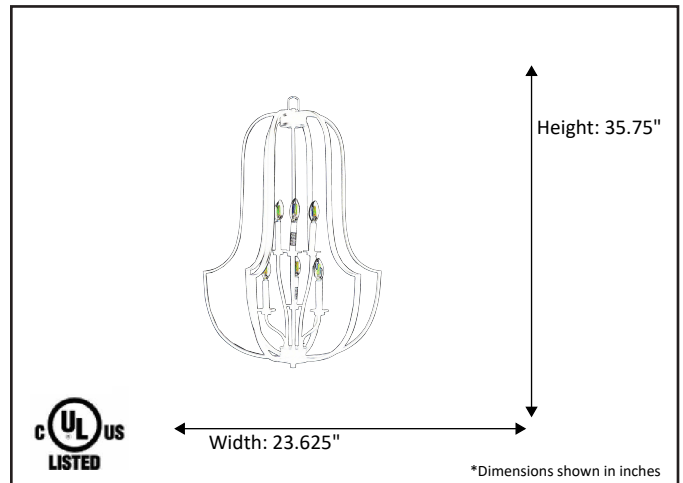

Model #	LX-HF6-NK
SKU	15894
Description	6 Light Open Cage
Finish	Brushed Nickel
Glass	N/A
Dimensions- HxW <small>(Dimensions shown in inches)</small>	35.75" x 23.625"
Lamp Info	6X60W (C)
Chain/ Wire Length	3' Chain/10' Wire
Dual Mount	No

Finish/Glass Shown: Brushed Nickel/N/A

*Lamps not included

ELECTRICAL REQUIREMENTS: Fixture requires a grounded electrical supply line of 120 volts AC.

INSTALLATION REQUIREMENTS: Fixture attaches to electrical junction box securely anchored in wall or ceiling.
All mounting hardware included.