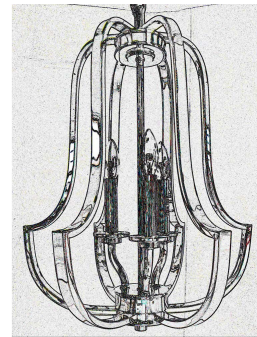

Model #	LX-HF3-RB
SKU	15891
Description	3 Light Open Cage
Finish	Rubbed Bronze
Glass	N/A
Dimensions- HxW (Dimensions shown in inches)	22.25" x 15.75"
Lamp Info	3X60W (C)
Chain/ Wire Length	3' Chain/10' Wire
Dual Mount	No

Finish/Glass Shown: Rubbed Bronze/N/A

*Lamps not included

Height: 22.25"

Width: 15.75"

*Dimensions shown in inches

ELECTRICAL REQUIREMENTS: Fixture requires a grounded electrical supply line of 120 volts AC.

INSTALLATION REQUIREMENTS: Fixture attaches to electrical junction box securely anchored in wall or ceiling.
All mounting hardware included.

HOMEnhancements/ 1505-A Kelly Blvd., Carrollton, TX. 75006

Product specifications subject to change without notice.