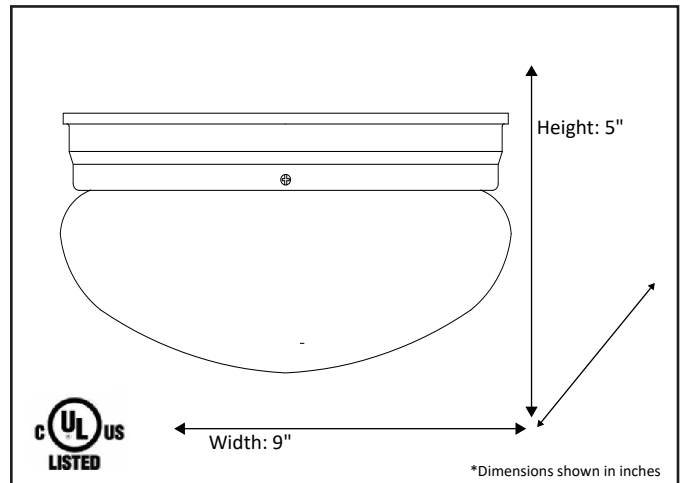

*Lamps not included