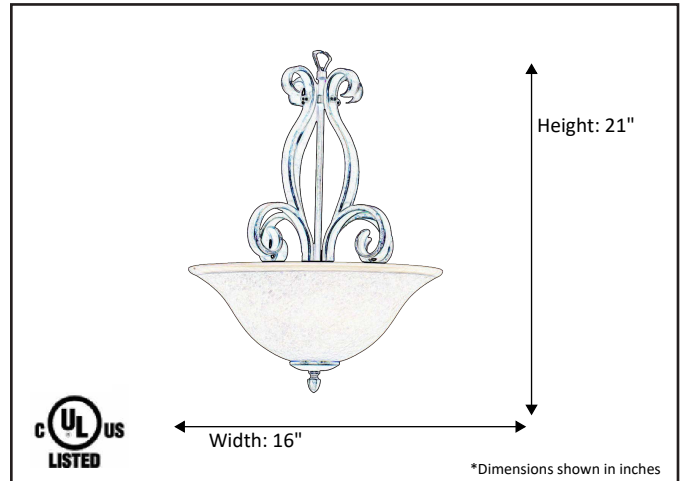

ELECTRICAL REQUIREMENTS: Fixture requires a grounded electrical supply line of 120 volts AC.

INSTALLATION REQUIREMENTS: Fixture attaches to electrical junction box securely anchored in wall or ceiling.
All mounting hardware included.

HOMEnhancements/ 1505-A Kelly Blvd., Carrollton, TX. 75006

Product specifications subject to change without notice.

REFERENCE	QTY.	REMARKS	Project
			Location/Type
			Architect
			Engineer
			Contractor
			Submitted By: Date: