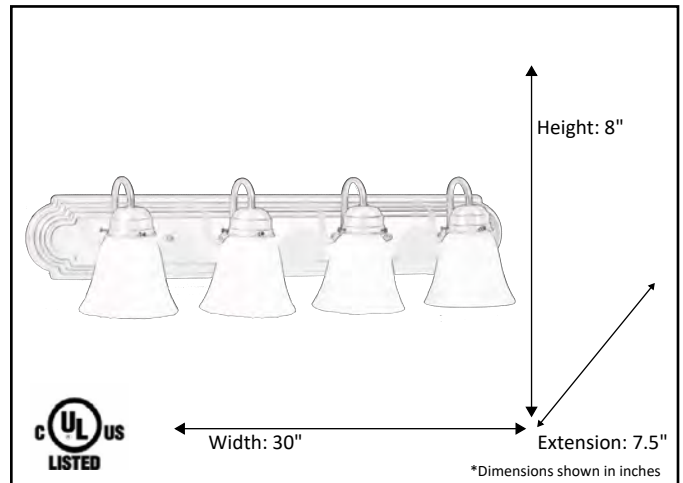

Model #	<b>VSBB-4-RB(G-418)</b>
SKU	15495
Fixture Series	Laredo
Description	4 Light Vanity
Metal Finish	Rubbed Bronze
Glass Finish	Tea Stained
Replacement Glass	G-418
Dimensions- HxW(xE) <small>(Dimensions shown in inches)</small>	8" X 30" X 7.5"
Lamp Info	4X60W (M)

Finish/Glass Shown: Rubbed Bronze/Tea Stained

\*Lamps not included

**ELECTRICAL REQUIREMENTS:** Fixture requires a grounded electrical supply line of 120 volts AC.

**INSTALLATION REQUIREMENTS:** Fixture attaches to electrical junction box securely anchored in wall or ceiling.  
**All mounting hardware included.**