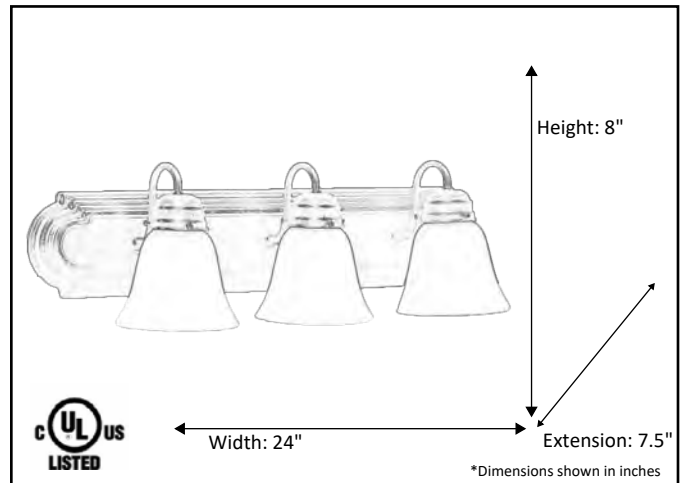

Model #	VSBB-3-RB(G-418)
SKU	15459
Fixture Series	Laredo
Description	3 Light Vanity
Metal Finish	Rubbed Bronze
Glass Finish	Tea Stained
Replacement Glass	G-418
Dimensions- HxW(xE) <small>(Dimensions shown in inches)</small>	8" X 24" X 7.5"
Lamp Info	3X60W (M)

Finish/Glass Shown:Rubbed Bronze/Tea Stained

*Lamps not included

ELECTRICAL REQUIREMENTS: Fixture requires a grounded electrical supply line of 120 volts AC.

INSTALLATION REQUIREMENTS: Fixture attaches to electrical junction box securely anchored in wall or ceiling.
All mounting hardware included.