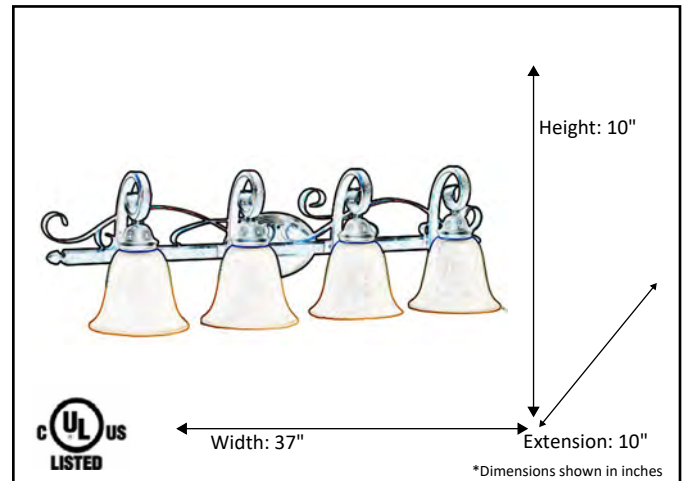

Model #	EP-VL4(TS)-RB
SKU	15447
Fixture Series	El Paso
Description	4 Light Vanity
Metal Finish	Rubbed Bronze
Glass Finish	Tea Stain
Replacement Glass	BDF GLASS-TS
Dimensions- HxW(xE) <small>(Dimensions shown in inches)</small>	10" X 37" X 10"
Lamp Info	4X60W (M)

Finish/Glass Shown: Rubbed Bronze/Tea Stain

*Lamps not included

ELECTRICAL REQUIREMENTS: Fixture requires a grounded electrical supply line of 120 volts AC.

INSTALLATION REQUIREMENTS: Fixture attaches to electrical junction box securely anchored in wall or ceiling.
All mounting hardware included.