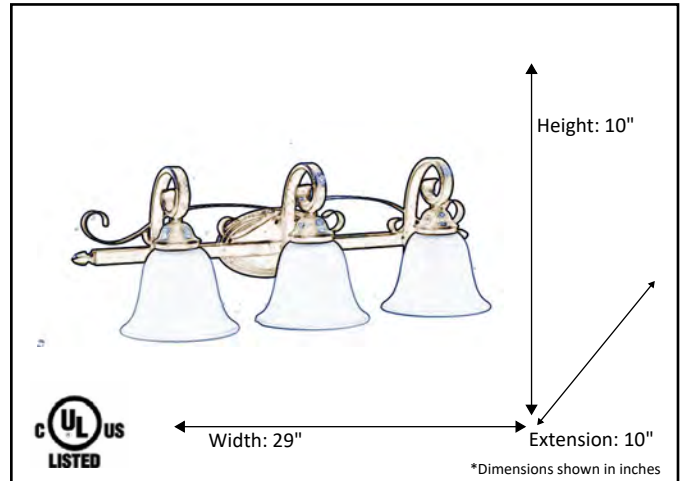

Model #	EP-VL3(TS)-RB
SKU	15444
Fixture Series	El Paso
Description	3 Light Vanity
Metal Finish	Rubbed Bronze
Glass Finish	Tea Stain
Replacement Glass	BDF GLASS-TS
Dimensions- HxW(xE) (Dimensions shown in inches)	10" X 29" X 10"
Lamp Info	3X60W (M)

Finish/Glass Shown: Rubbed Bronze/Tea Stain

*Lamps not included

ELECTRICAL REQUIREMENTS: Fixture requires a grounded electrical supply line of 120 volts AC.

INSTALLATION REQUIREMENTS: Fixture attaches to electrical junction box securely anchored in wall or ceiling.
All mounting hardware included.