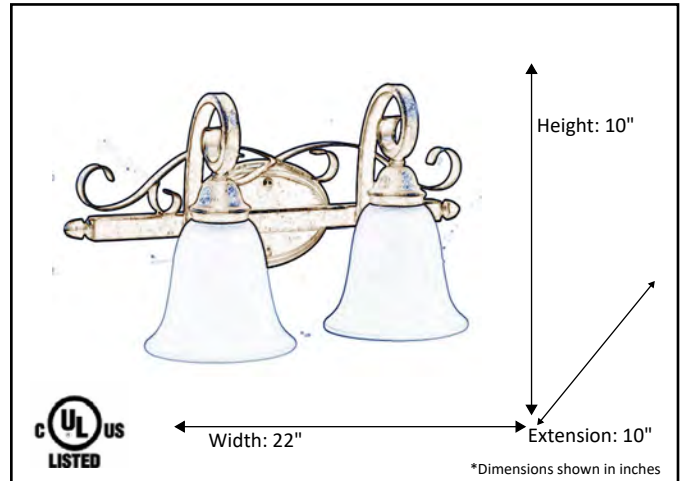

Model #	EP-VL2(TS)-RB
SKU	15441
Fixture Series	El Paso
Description	2 Light Vanity
Metal Finish	Rubbed Bronze
Glass Finish	Tea Stain
Replacement Glass	BDF GLASS-TS
Dimensions- HxW(xE) <small>(Dimensions shown in inches)</small>	10" X 22" X 10"
Lamp Info	2X60W (M)

Finish/Glass Shown: Rubbed Bronze/Tea Stain

\*Lamps not included

**ELECTRICAL REQUIREMENTS:** Fixture requires a grounded electrical supply line of 120 volts AC.

**INSTALLATION REQUIREMENTS:** Fixture attaches to electrical junction box securely anchored in wall or ceiling.  
**All mounting hardware included.**