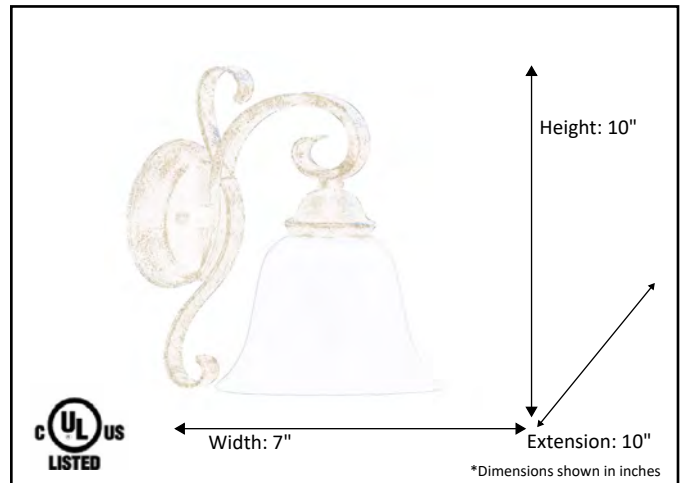

Model #	EP-VL1(TS)-RB
SKU	15438
Fixture Series	El Paso
Description	1 Light Vanity
Metal Finish	Rubbed Bronze
Glass Finish	Tea Stain
Replacement Glass	BDF GLASS-TS
Dimensions- HxW(xE) (Dimensions shown in inches)	10" X 7" X 10"
Lamp Info	1X60W (M)

Finish/Glass Shown: Rubbed Bronze/ Tea Stain

\*Lamps not included

**ELECTRICAL REQUIREMENTS:** Fixture requires a grounded electrical supply line of 120 volts AC.

**INSTALLATION REQUIREMENTS:** Fixture attaches to electrical junction box securely anchored in wall or ceiling.  
**All mounting hardware included.**