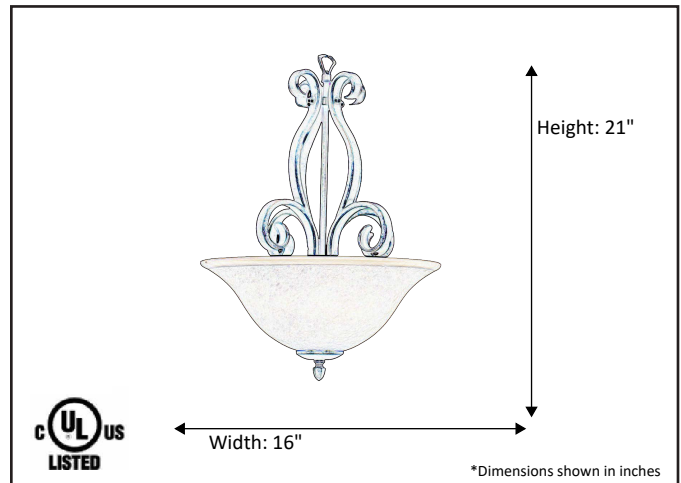

Model #	EP-PD16(TS)-RB
SKU	15432
Description	3 Light Entry
Finish	Rubbed Bronze
Glass	Tea Stain
Dimensions- HxW (Dimensions shown in inches)	21" x 16"
Lamp Info	3X60W (M)
Chain/ Wire Length	3' Chain/10' Wire
Dual Mount	No

Finish/Glass Shown: Rubbed Bronze/Tea Stain

*Lamps not included

ELECTRICAL REQUIREMENTS: Fixture requires a grounded electrical supply line of 120 volts AC.

INSTALLATION REQUIREMENTS: Fixture attaches to electrical junction box securely anchored in wall or ceiling.
All mounting hardware included.