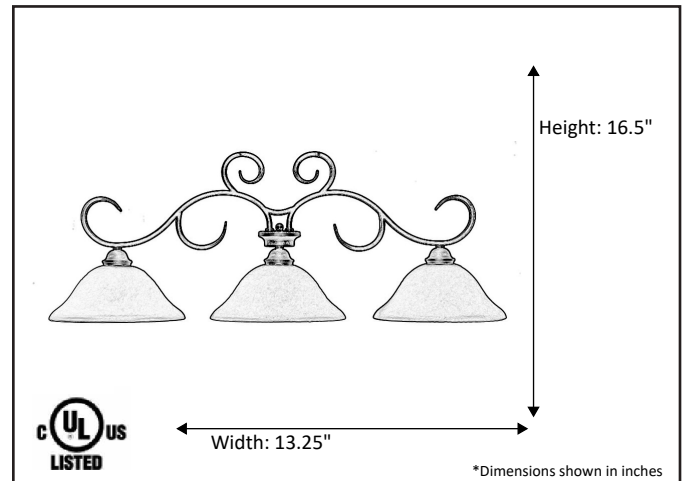

ELECTRICAL REQUIREMENTS: Fixture requires a grounded electrical supply line of 120 volts AC.

INSTALLATION REQUIREMENTS: Fixture attaches to electrical junction box securely anchored in wall or ceiling.
All mounting hardware included.

HOMEnhancements/ 1505-A Kelly Blvd., Carrollton, TX. 75006

Product specifications subject to change without notice.

REFERENCE	QTY.	REMARKS	Project
			Location/Type
			Architect
			Engineer
			Contractor
			Submitted By: Date: