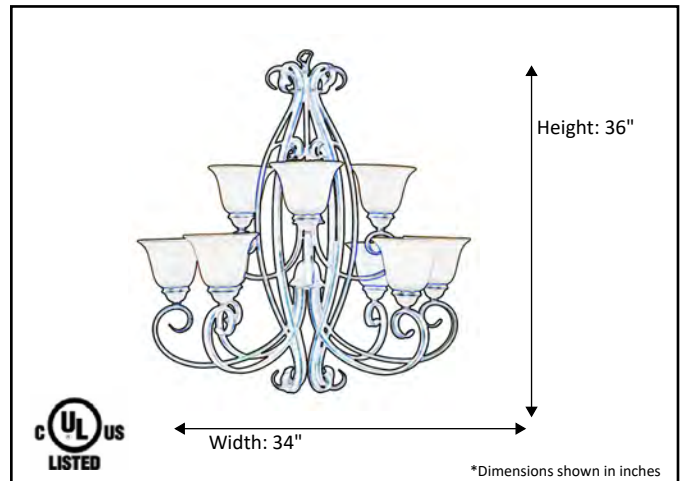

ELECTRICAL REQUIREMENTS: Fixture requires a grounded electrical supply line of 120 volts AC.

INSTALLATION REQUIREMENTS: Fixture attaches to electrical junction box securely anchored in wall or ceiling.
All mounting hardware included.

HOMEnhancements / 1505-A Kelly Blvd., Carrollton, TX. 75006

Product specifications subject to change without notice.

REFERENCE	QTY.	REMARKS	Project
			Location/Type
			Architect
			Engineer
			Contractor
			Submitted By: _____ Date: _____