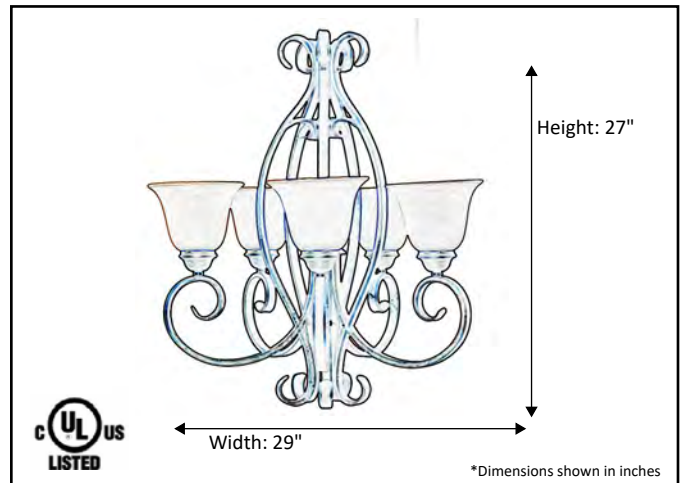

Model #	EP-CH5(TS)-RB
SKU#	15423
Description	5 Light Chandelier
Finish	Rubbed Bronze
Glass	Tea Stain
Replacement Glass	BDF GLASS-TS
Dimensions- HxW (Dimensions shown in inches)	27" x 29"
Lamp Info	5X60W (M)
Chain/Wire Length	3' Chain/10' Wire

Finish/Glass Shown: Rubbed Bronze/Tea Stain

*Lamps not included

ELECTRICAL REQUIREMENTS: Fixture requires a grounded electrical supply line of 120 volts AC.

INSTALLATION REQUIREMENTS: Fixture attaches to electrical junction box securely anchored in wall or ceiling.
All mounting hardware included.