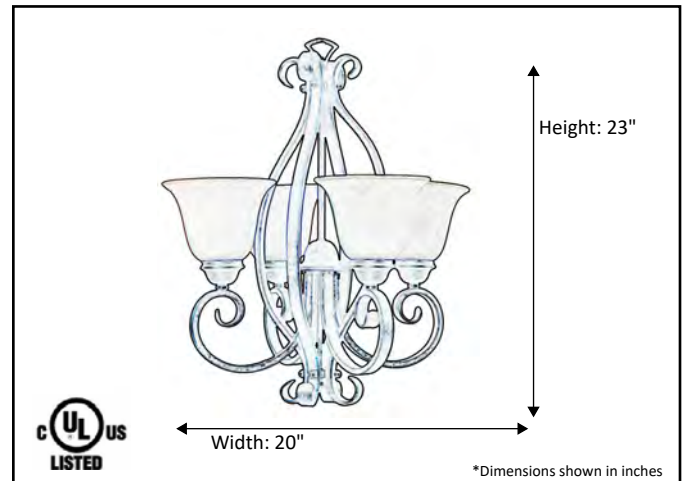

ELECTRICAL REQUIREMENTS: Fixture requires a grounded electrical supply line of 120 volts AC.

INSTALLATION REQUIREMENTS: Fixture attaches to electrical junction box securely anchored in wall or ceiling.
All mounting hardware included.

HOMEnhancements / 1505-A Kelly Blvd., Carrollton, TX. 75006

Product specifications subject to change without notice.

REFERENCE	QTY.	REMARKS	Project
			Location/Type
			Architect
			Engineer
			Contractor
			Submitted By: Date: