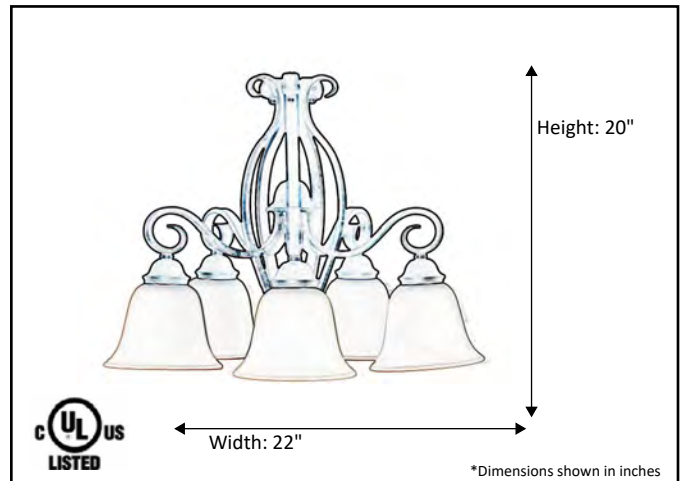

Model #	EP-CH15D(TS)-RB
SKU#	15417
Description	5 Light Chandelier
Finish	Rubbed Bronze
Glass	Tea Stain
Replacement Glass	BDF GLASS-TS
Dimensions- HxW (Dimensions shown in inches)	20" x 22"
Lamp Info	5X60W (M)
Chain/Wire Length	3' Chain/10' Wire

Finish/Glass Shown: Rubbed Bronze/Tea Stain

\*Lamps not included

**ELECTRICAL REQUIREMENTS:** Fixture requires a grounded electrical supply line of 120 volts AC.

**INSTALLATION REQUIREMENTS:** Fixture attaches to electrical junction box securely anchored in wall or ceiling.  
**All mounting hardware included.**