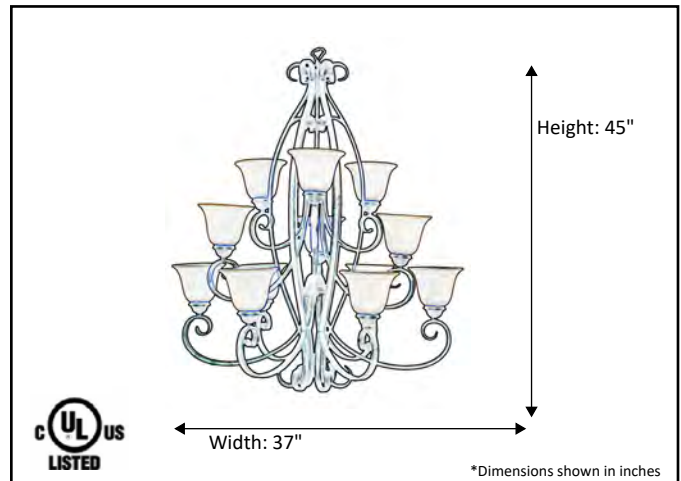

Model #	EP-CH12(TS)-RB
SKU#	15414
Description	12 Light Chandelier
Finish	Rubbed Bronze
Glass	Tea Stain
Replacement Glass	BDF GLASS-TS
Dimensions- HxW (Dimensions shown in inches)	45" x 37"
Lamp Info	12X60W (M)
Chain/Wire Length	6' Chain/12' Wire

Finish/Glass Shown: Rubbed Bronze/Tea Stain

\*Lamps not included

**ELECTRICAL REQUIREMENTS:** Fixture requires a grounded electrical supply line of 120 volts AC.

**INSTALLATION REQUIREMENTS:** Fixture attaches to electrical junction box securely anchored in wall or ceiling.  
**All mounting hardware included.**