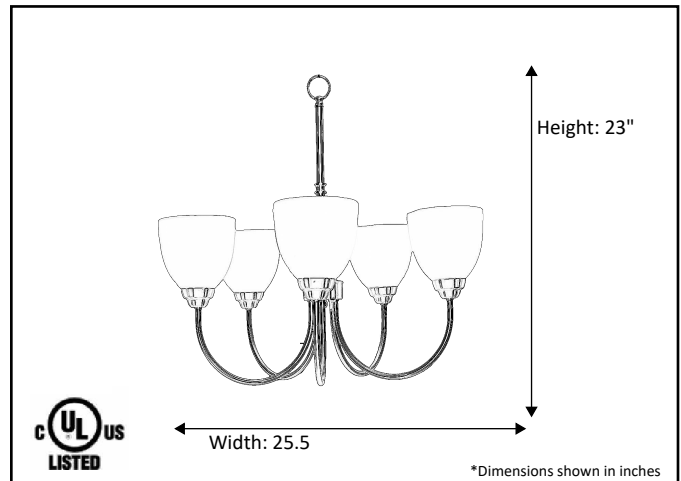

Model #	LE-CH5TS-RB
SKU#	15393
Description	5 Light Chandelier
Finish	Rubbed Bronze
Glass	Tea Stain
Replacement Glass	GC-725-TS
Dimensions- HxW (Dimensions shown in inches)	23" x 25.5"
Lamp Info	5X60W (M)
Chain/Wire Length	3' Chain/10' Wire

Finish/Glass Shown: Rubbed Bronze/Tea Stain

*Lamps not included

ELECTRICAL REQUIREMENTS: Fixture requires a grounded electrical supply line of 120 volts AC.

INSTALLATION REQUIREMENTS: Fixture attaches to electrical junction box securely anchored in wall or ceiling.
All mounting hardware included.