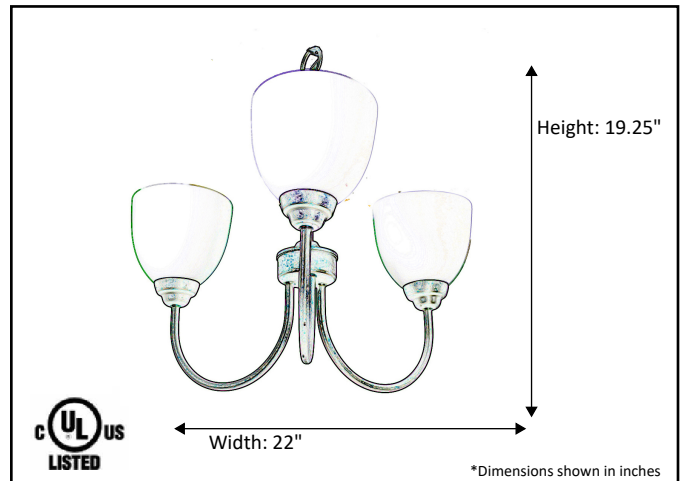

Model #	LE-CH3TS-RB
SKU#	15387
Description	3 Light Chandelier
Finish	Rubbed Bronze
Glass	Tea Stain
Replacement Glass	GC-725-TS
Dimensions- HxW (Dimensions shown in inches)	19.25" x 22"
Lamp Info	3X60W (M)
Chain/Wire Length	3' Chain/10' Wire

Finish/Glass Shown: Rubbed Bronze/Tea Stain

*Lamps not included

ELECTRICAL REQUIREMENTS: Fixture requires a grounded electrical supply line of 120 volts AC.

INSTALLATION REQUIREMENTS: Fixture attaches to electrical junction box securely anchored in wall or ceiling.
All mounting hardware included.