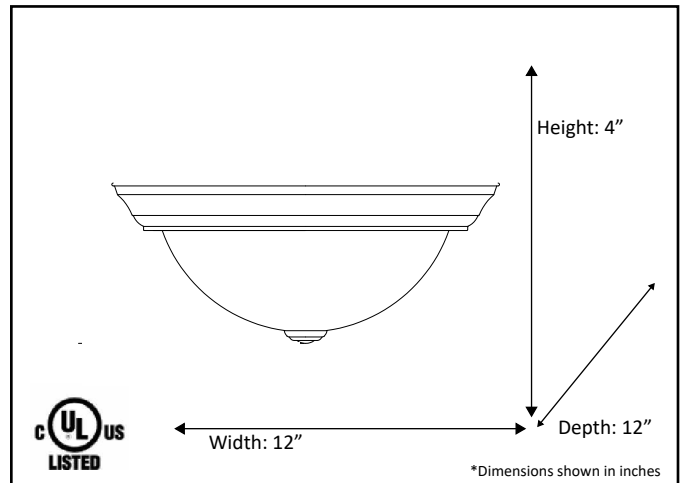

*Lamps not included