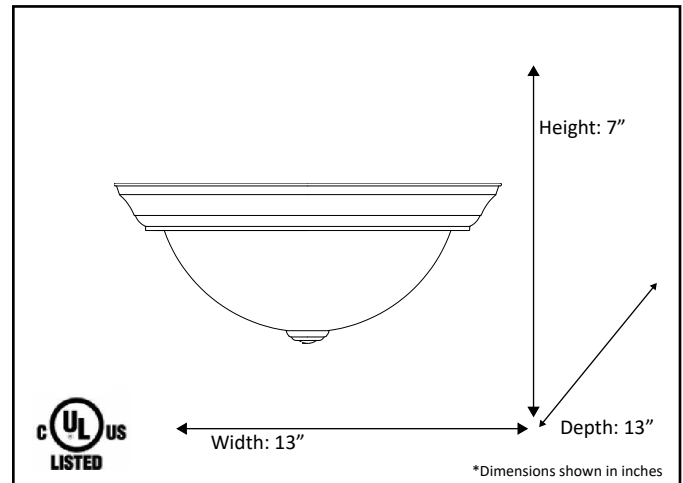

*Lamps not included