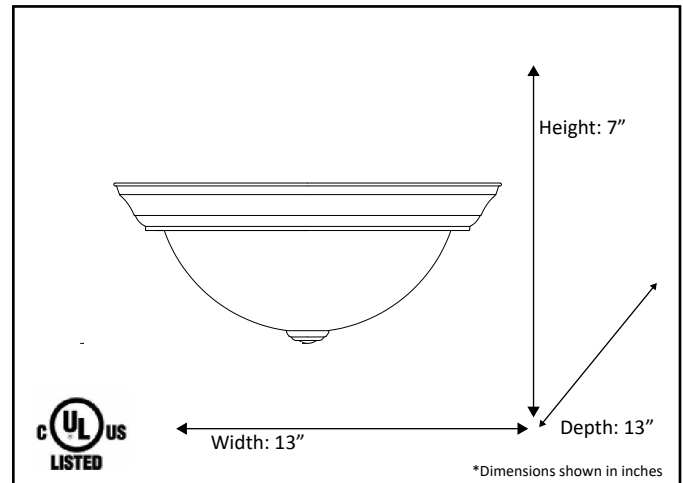

*Lamps not included