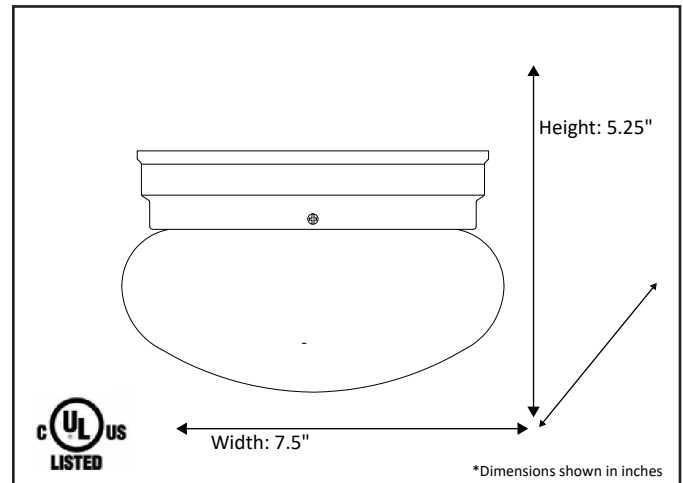

*Lamps not included