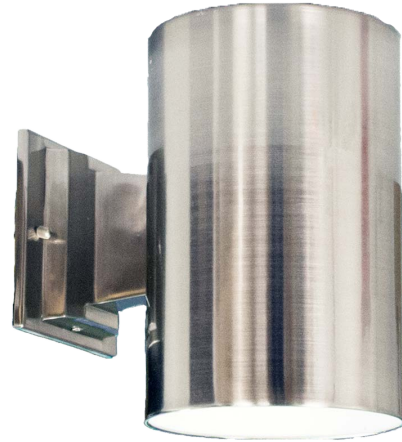

Model #	PL-895-NK (E27)
SKU	14955
Description	Dark Sky Wall Mount
Finish	Brushed Nickel
Glass	N/A
Dimensions- HxW (Dimensions shown in inches)	9" x 6"
Lamp Info	1X60W (M)

Finish/Glass Shown: Brushed Nickel / N/A

*Lamps not included

ELECTRICAL REQUIREMENTS: Fixture requires a grounded electrical supply line of 120 volts AC.

INSTALLATION REQUIREMENTS: Fixture attaches to electrical junction box securely anchored in wall or ceiling.
All mounting hardware included.