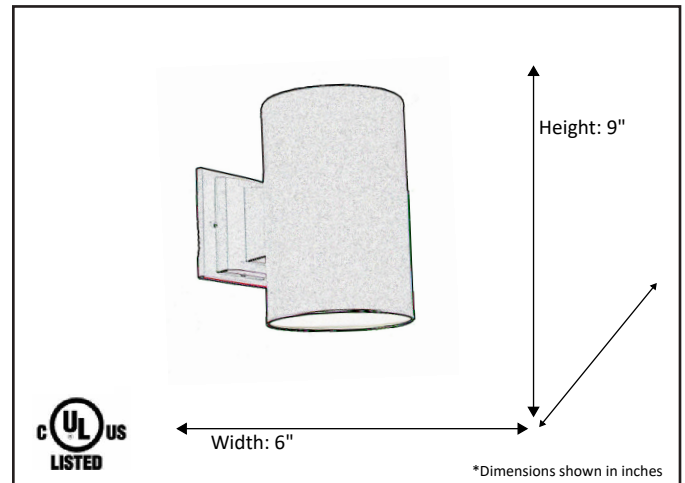

*Lamps not included