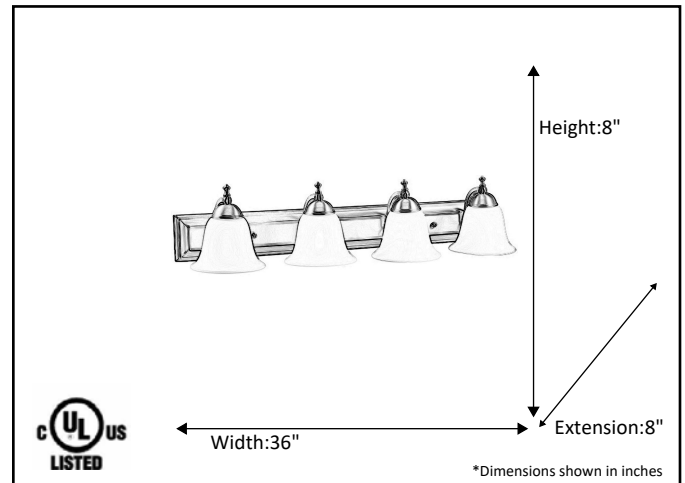

Model #	VS-54WH-NK
SKU	14640
Fixture Series	Dallas
Description	4 Light Vanity
Metal Finish	Brushed Nickel
Glass Finish	White
Replacement Glass	GC-WH
Dimensions- HxW(xE) <small>(Dimensions shown in inches)</small>	8"X 36"X 8"
Lamp Info	4x 60w

Finish/Glass Shown: Brushed Nickel/ White

\*Lamps not included

**ELECTRICAL REQUIREMENTS:** Fixture requires a grounded electrical supply line of 120 volts AC.

**INSTALLATION REQUIREMENTS:** Fixture attaches to electrical junction box securely anchored in wall or ceiling.  
**All mounting hardware included.**