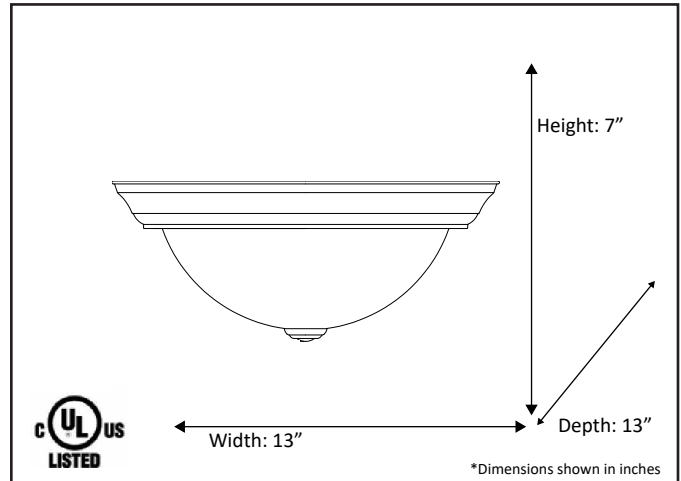

*Lamps not included