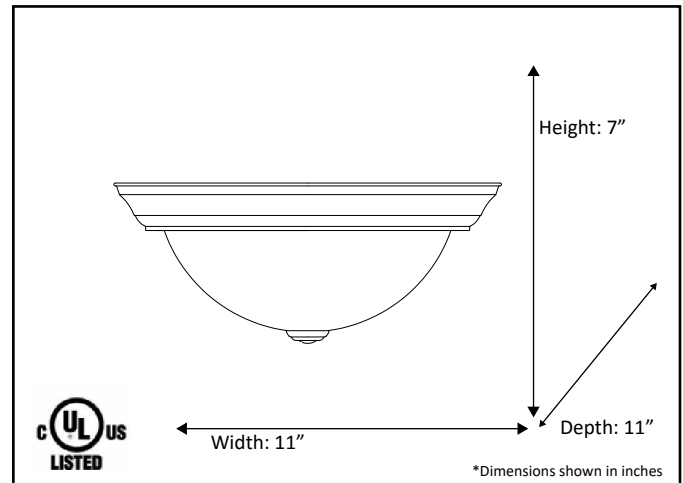

*Lamps not included