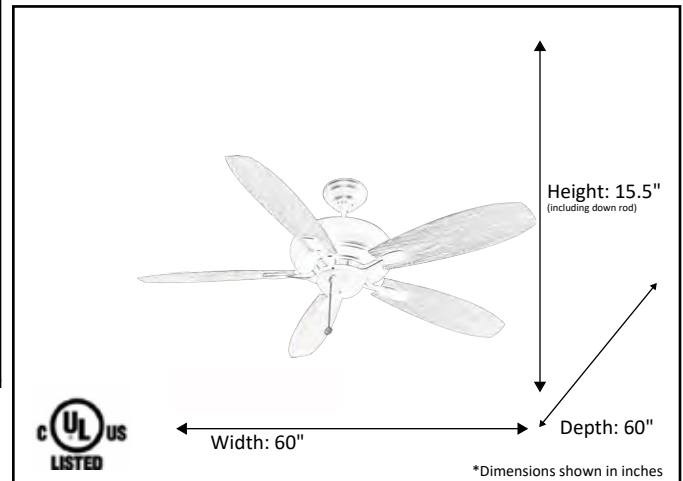

Model #	SUN600 RB5P(W)
SKU	14244
Metal Finish	Rubbed Bronze
Blade Finish	ABS Walnut
Glass Finish	N/A
Blade Span	60"
Motor Specs	212mm x 20mm
Wire Length (Shown in inches)	80"
Down Rod Included (Shown in inches)	6"
Blade Pitch	16
Speed	3
Forward/Reverse	Yes
Airflow (CFM High)	7515.33
Power Use (Watts)	85.46
Airflow Efficiency (CFM/Watt)	87.94
Light Kit Included	No
Lamp Info	N/A
Location Use	Wet Location Listed
Wall Control	Not Included

Finish/Glass Shown: Rubbed Bronze/N/A

ELECTRICAL REQUIREMENTS: Fixture requires a grounded electrical supply line of 120 volts AC.

INSTALLATION REQUIREMENTS: Fixture attaches to electrical junction box securely anchored in wall or ceiling.
All mounting hardware included.

HOMEnhancements / 1505-A Kelly Blvd., Carrollton, TX. 75006

Product specifications subject to change without notice.

REFERENCE	QTY.	REMARKS	Project
			Location/Type
			Architect
			Engineer
			Contractor
			Submitted By: Date: