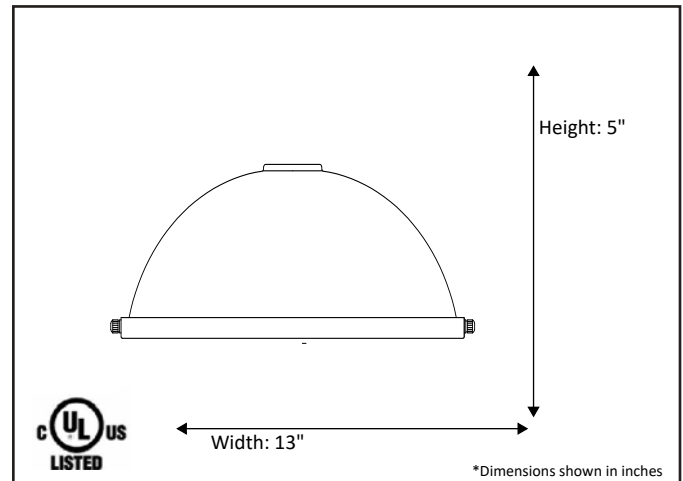

ELECTRICAL REQUIREMENTS: Fixture requires a grounded electrical supply line of 120 volts AC.

INSTALLATION REQUIREMENTS: Fixture attaches to electrical junction box securely anchored in wall or ceiling.
All mounting hardware included.

HOMEnhancements/ 1505-A Kelly Blvd., Carrollton, TX. 75006

Product specifications subject to change without notice.

REFERENCE	QTY.	REMARKS	Project
			Location/Type
			Architect
			Engineer
			Contractor
			Submitted By: Date: