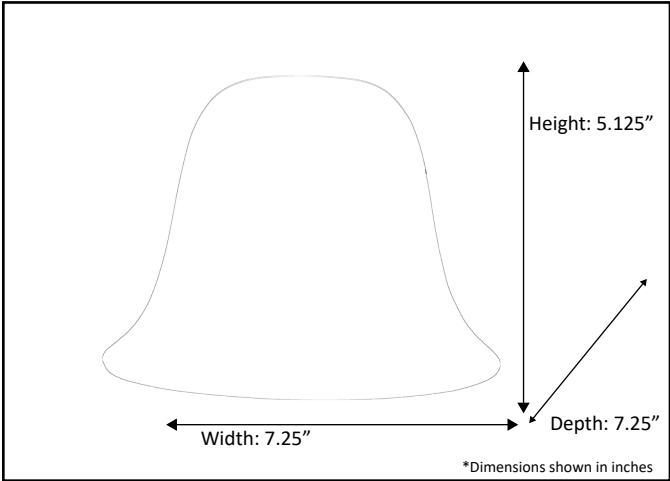

Model #	BDF GLASS-TS
SKU	13902
Fixture Series	Alpine
Glass Finish	Tea Stained
Dimensions- HxW(xD) <small>(Dimensions shown in inches)</small>	5.125" x 7.25" x 7.25"

HOMEnhancements.com / 1505-A Kelly Blvd., Carrollton, TX. 75006