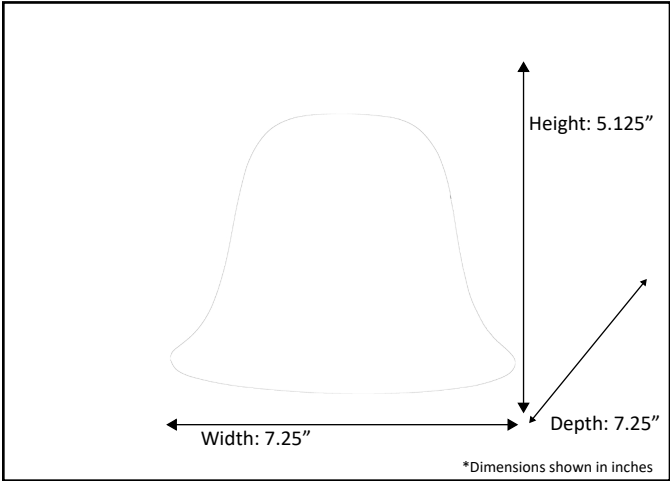

Model #	BDF GLASS-SD
SKU	13899
Fixture Series	Alpine
Glass Finish	Clear Seeded
Dimensions- HxW(xD) <small>(Dimensions shown in inches)</small>	5.125" x 7.25" x 7.25"

HOMEnhancements.com / 1505-A Kelly Blvd., Carrollton, TX. 75006