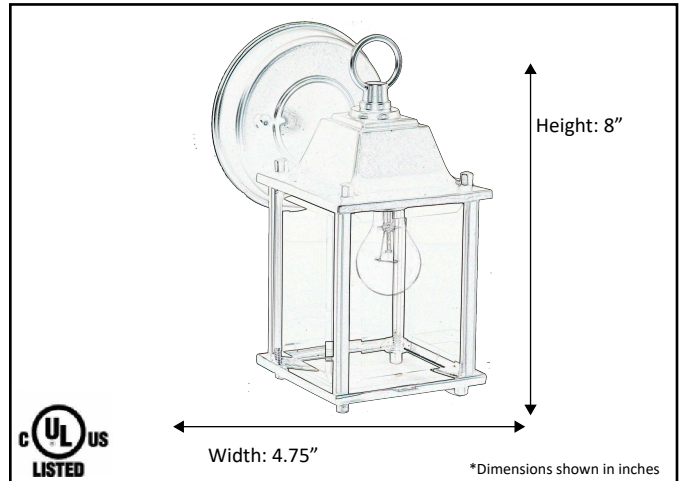

<b>Model #</b>	<b>PL-1-BK(CAST)</b>
<b>SKU#</b>	<b>13479</b>
<b>Description</b>	Coach Light
<b>Finish</b>	Black
<b>Glass Finish:</b>	Clear
<b>Dimensions- HxW(xD)</b> <small>(Dimensions shown in inches)</small>	8" x 4.75"
<b>Lamp Type:</b>	Medium Base
<b>Lamp Max Watt:</b>	1x60W(M)

Finish Shown: Black

\*Lamps not included

**ELECTRICAL REQUIREMENTS:** Fixture requires a grounded electrical supply line of 120 volts AC.

**INSTALLATION REQUIREMENTS:** Fixture attaches to electrical junction box securely anchored in wall or ceiling.  
**All mounting hardware included.**