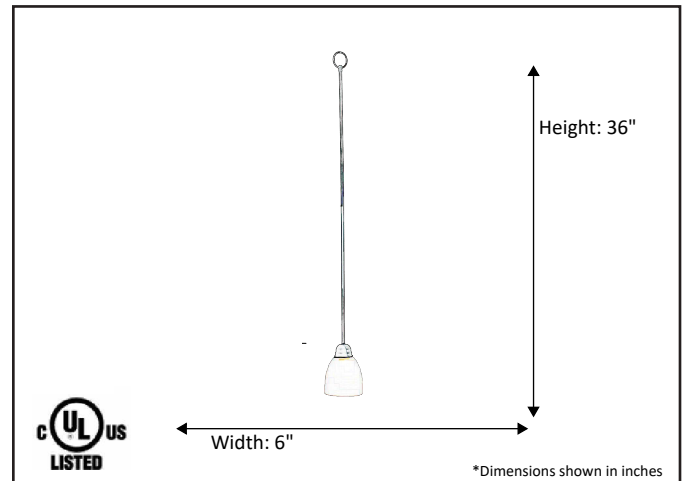

Model #	MP-1-RB
SKU#	13461
Description	Mini Pendant
Finish	Rubbed Bronze
Glass	Not Included
Dimensions- HxW (Dimensions shown in inches)	36" x 6"
Lamp Info	1X60W (M)
Chain/ Wire Length	3' Chain/10' Wire
Rods Included	Yes

Finish/Glass Shown: Rubbed Bronze / White

*Lamps not included

ELECTRICAL REQUIREMENTS: Fixture requires a grounded electrical supply line of 120 volts AC.

INSTALLATION REQUIREMENTS: Fixture attaches to electrical junction box securely anchored in wall or ceiling.
All mounting hardware included.