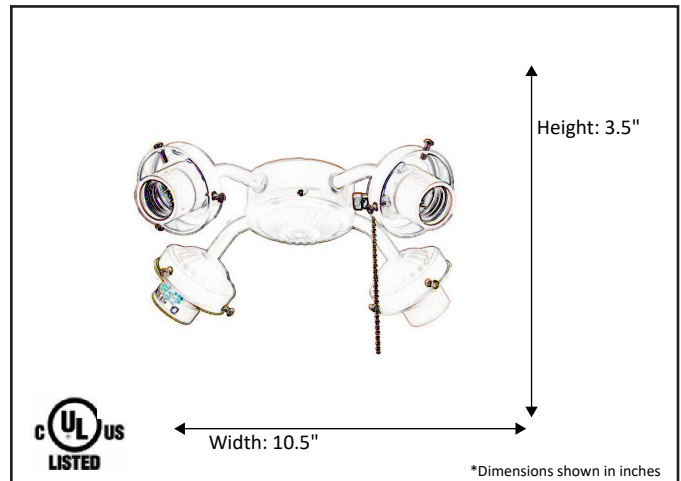

Model #	LP-40-RB (4xLED3K)
SKU	13431
Description	Ceiling Fan Light Kit
Finish	Rubbed Bronze
Glass	Not Included
Dimensions- HxW (Dimensions shown in inches)	3.5" x 10.5"
Lamp Info	4XE26 (M)

Finish/Glass Shown: Rubbed Bronze / N/A

*Lamps Not Included

ELECTRICAL REQUIREMENTS: Fixture requires a grounded electrical supply line of 120 volts AC.

INSTALLATION REQUIREMENTS: Fixture attaches to electrical junction box securely anchored in wall or ceiling.
All mounting hardware included.