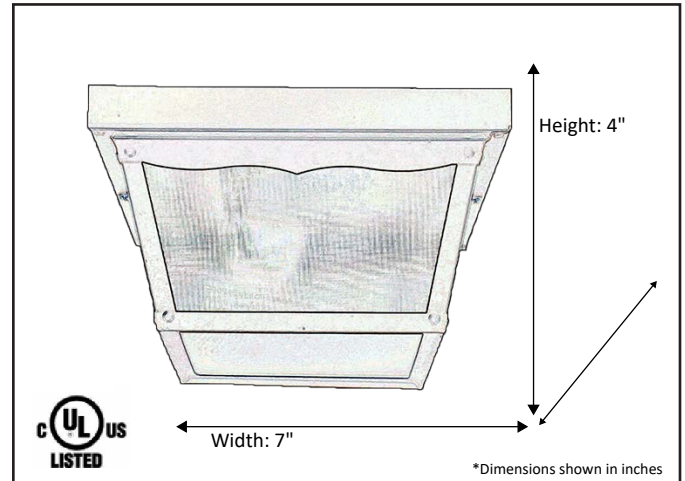

Model #	FP-1-BK
SKU	13065
Description	Front Porch Ceiling Mount
Finish	Black
Glass	Frosted
Dimensions- HxW (Dimensions shown in inches)	4" x 7"
Lamp Info	1X60W (M)

Finish/Glass Shown: Black / Frosted

*Lamps not included

ELECTRICAL REQUIREMENTS: Fixture requires a grounded electrical supply line of 120 volts AC.

INSTALLATION REQUIREMENTS: Fixture attaches to electrical junction box securely anchored in wall or ceiling.
All mounting hardware included.