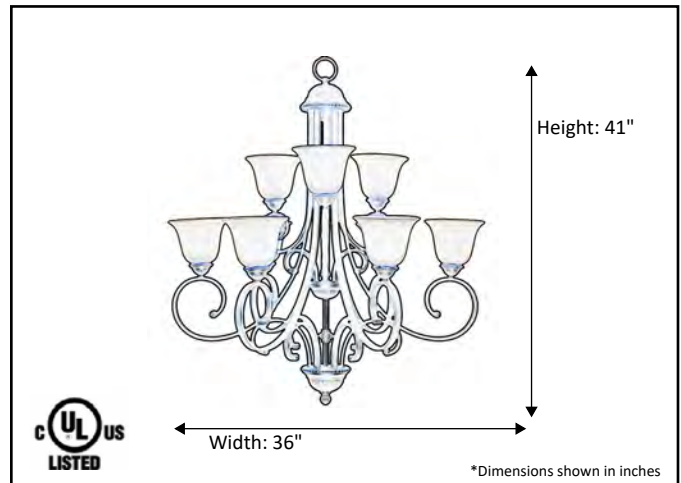

ELECTRICAL REQUIREMENTS: Fixture requires a grounded electrical supply line of 120 volts AC.

INSTALLATION REQUIREMENTS: Fixture attaches to electrical junction box securely anchored in wall or ceiling.
All mounting hardware included.

HOMEnhancements / 1505-A Kelly Blvd., Carrollton, TX. 75006

Product specifications subject to change without notice.

REFERENCE	QTY.	REMARKS	Project
			Location/Type
			Architect
			Engineer
			Contractor
			Submitted By: Date: