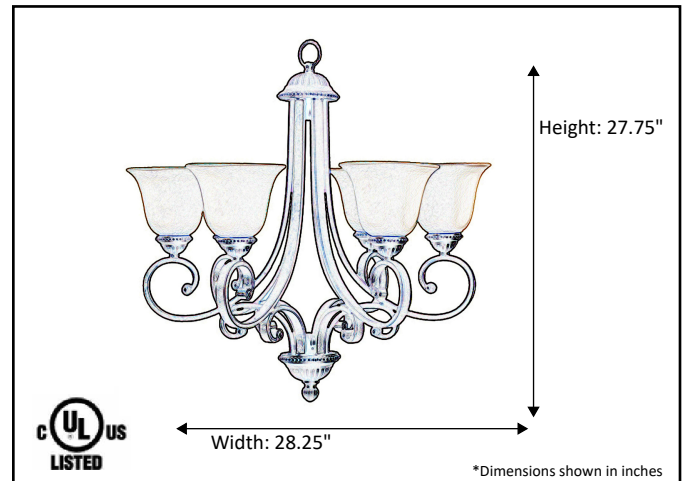

ELECTRICAL REQUIREMENTS: Fixture requires a grounded electrical supply line of 120 volts AC.

INSTALLATION REQUIREMENTS: Fixture attaches to electrical junction box securely anchored in wall or ceiling.
All mounting hardware included.

HOMEnhancements / 1505-A Kelly Blvd., Carrollton, TX. 75006

Product specifications subject to change without notice.

REFERENCE	QTY.	REMARKS	Project
			Location/Type
			Architect
			Engineer
			Contractor
			Submitted By: Date: