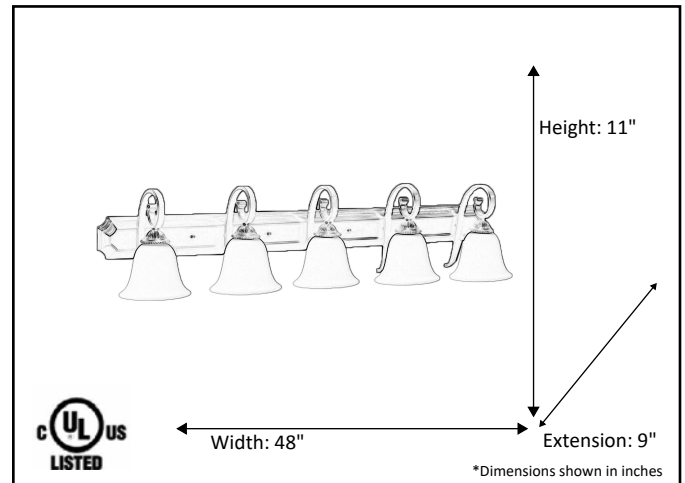

*Lamps not included