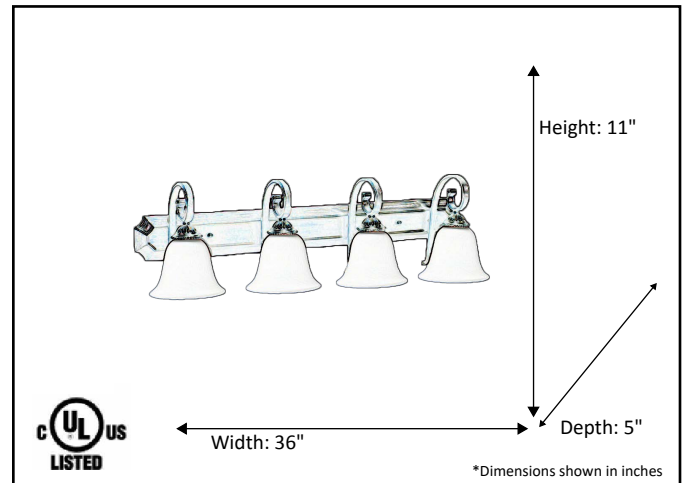

<b>Model #</b>	<b>BDF-4TS-RB</b>
SKU	12579
Lamp Wattage	4 x 60 W
Lamp Type	4 x E26
Finish	Rubbed Bronze
Glass Finish	Tea Stained
Dimensions- HxW(xD) (Dimensions shown in inches)	11"H x 36"W x 5"

Finish/Glass Shown: Rubbed Bronze/Tea Stained

**ELECTRICAL REQUIREMENTS:** Fixture requires a grounded electrical supply line of 120 volts AC.

**INSTALLATION REQUIREMENTS:** Fixture attaches to electrical junction box securely anchored in wall or ceiling.  
**All mounting hardware included.**