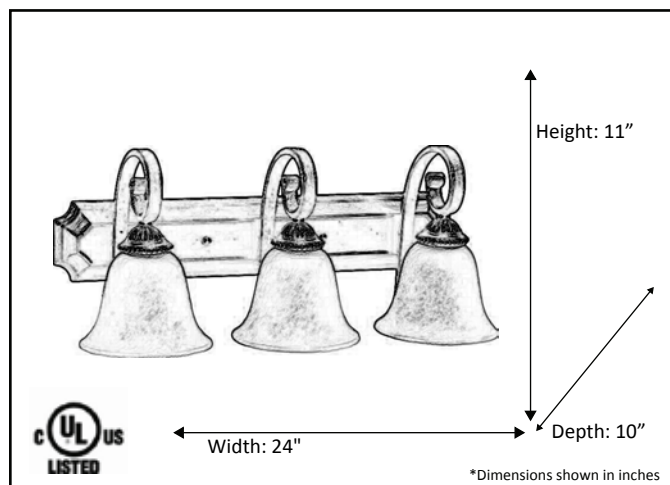

Model #	BDF-3TS-RB
SKU	12576
Fixture Series	Alpine
Description	3 Light Vanity Fixture
Finish	Rubbed Bronze
Glass	Tea Stained
Replacement Glass	N/A
Dimensions- HxW(xD) <small>(Dimensions shown in inches)</small>	11" x 24" x 10"
Lamp Info	3 x 60W (E26)

Finish/Glass Shown: Rubbed Bronze/Tea Stain

*Lamps not included

ELECTRICAL REQUIREMENTS: Fixture requires a grounded electrical supply line of 120 volts AC.

INSTALLATION REQUIREMENTS: Fixture attaches to electrical junction box securely anchored in wall or ceiling.
All mounting hardware included.