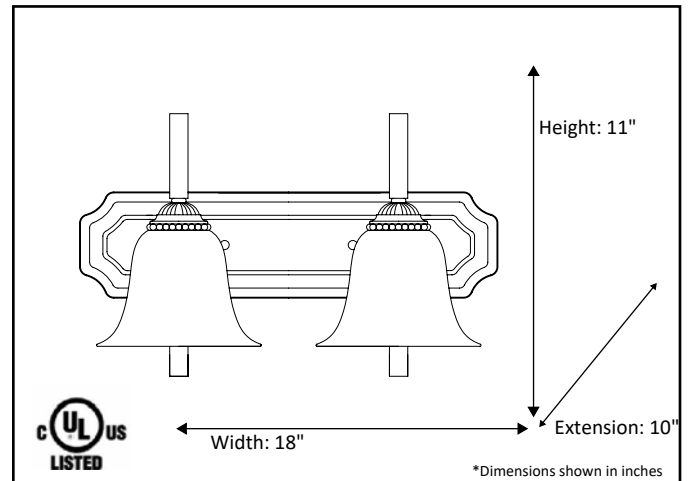

Model #	BDF-2TS-RB
SKU	12573
Fixture Series	Alpine
Description	2 Light Vanity
Metal Finish	Rubbed Bronze
Glass Finish	Tea Stain
Replacement Glass	BDF GLASS-TS
Dimensions- HxW(xE) (Dimensions shown in inches)	11" X 18" X 10"
Lamp Info	2 X 60W

Finish/Glass Shown: Rubbed Bronze/Tea Stain

\*Lamps not included

**ELECTRICAL REQUIREMENTS:** Fixture requires a grounded electrical supply line of 120 volts AC.

**INSTALLATION REQUIREMENTS:** Fixture attaches to electrical junction box securely anchored in wall or ceiling.  
**All mounting hardware included.**