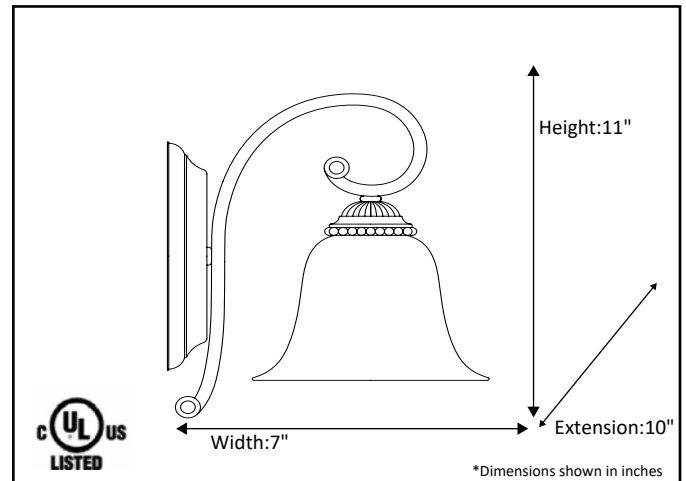

Model #	BDF-1TS-RB
SKU	12567
Fixture Series	Alpine
Description	1 Light Vanity
Metal Finish	Rubbed Bronze
Glass Finish	Tea Stain
Replacement Glass	BDF GLASS-TS
Dimensions- HxW(xE) <small>(Dimensions shown in inches)</small>	11" X 7" X 10"
Lamp Info	1 X 60W

Finish/Glass Shown: Rubbed Bronze/Tea Stain

*Lamps not included

*Dimensions shown in inches

ELECTRICAL REQUIREMENTS: Fixture requires a grounded electrical supply line of 120 volts AC.

INSTALLATION REQUIREMENTS: Fixture attaches to electrical junction box securely anchored in wall or ceiling.
All mounting hardware included.