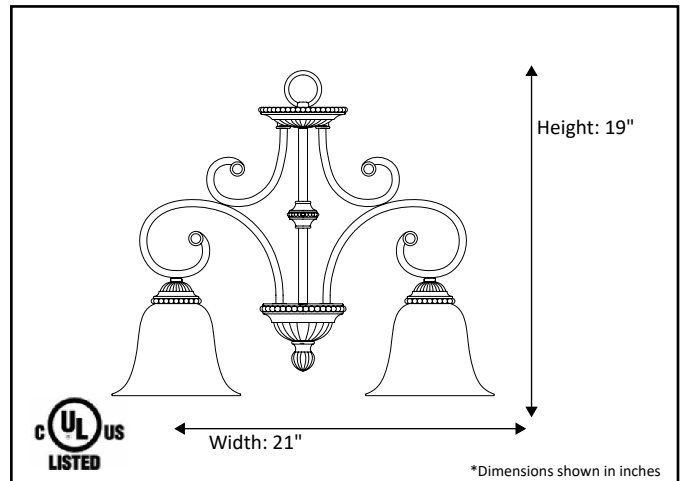

ELECTRICAL REQUIREMENTS: Fixture requires a grounded electrical supply line of 120 volts AC.

INSTALLATION REQUIREMENTS: Fixture attaches to electrical junction box securely anchored in wall or ceiling.
All mounting hardware included.

HOMEnhancements / 1505-A Kelly Blvd., Carrollton, TX. 75006

Product specifications subject to change without notice.

REFERENCE	QTY.	REMARKS	Project
			Location/Type
			Architect
			Engineer
			Contractor
			Submitted By: Date: