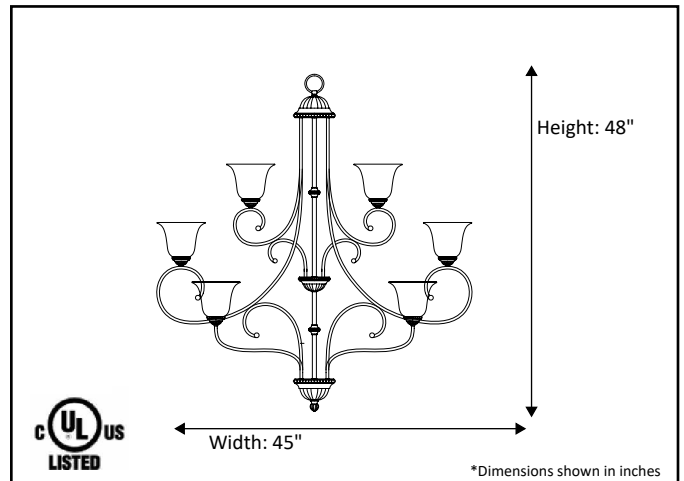

ELECTRICAL REQUIREMENTS: Fixture requires a grounded electrical supply line of 120 volts AC.

INSTALLATION REQUIREMENTS: Fixture attaches to electrical junction box securely anchored in wall or ceiling.
All mounting hardware included.

HOMEnhancements / 1505-A Kelly Blvd., Carrollton, TX. 75006

Product specifications subject to change without notice.

REFERENCE	QTY.	REMARKS	Project
			Location/Type
			Architect
			Engineer
			Contractor
			Submitted By: _____ Date: _____