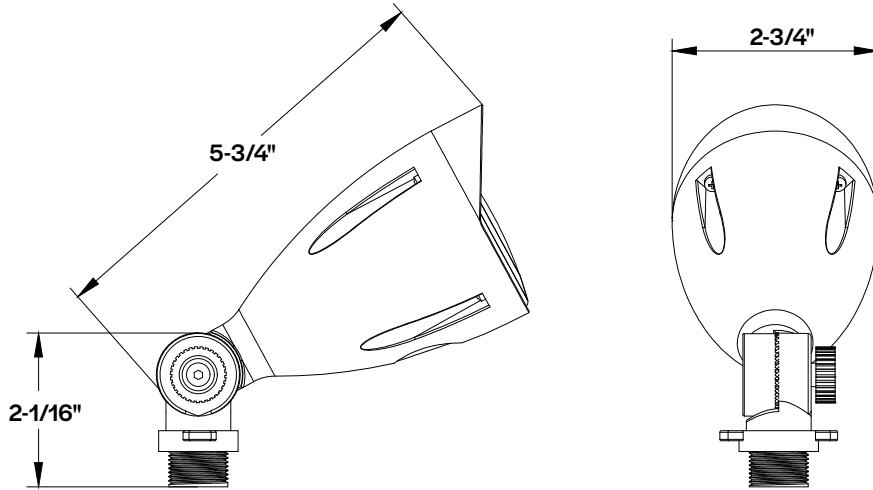

Mini Bullet Flood Series

Dimensions