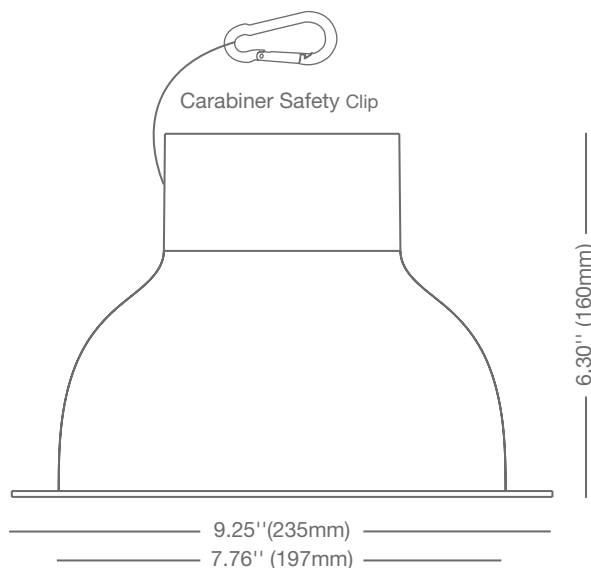

PRODUCT FEATURES

Accessories include a carabiner safety clip that can be used during installation for easy wiring. Retaining clips are also included to secure the fixture if recessed frame does not already have pre-installed clips.