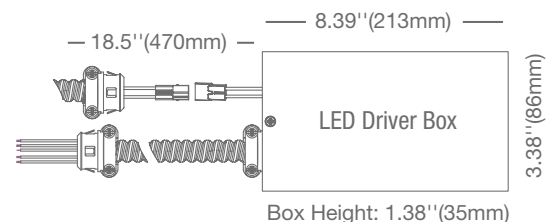

8" CDL 24W TITANIUM LED SERIES

PRO

24W REPLACES

**2X26W
CFL**

60% Energy Savings

- Ⓞ Fits existing architectural and commercial housing
- Ⓞ 120-277V circuit with 0-10V dimming
- Ⓞ Easy installation - Quick connector and pre-wired conduit
- Ⓞ Lasts 4 times longer than CFL
- Ⓞ Comfortable diffused light
- Ⓞ Available in 3000K, 3500K & 4000K CCT

PRODUCT FEATURES

Accessories include a carabiner safety clip that can be used during installation for easy wiring. Retaining clips are also included to secure the fixture if recessed frame does not already have pre-installed clips.